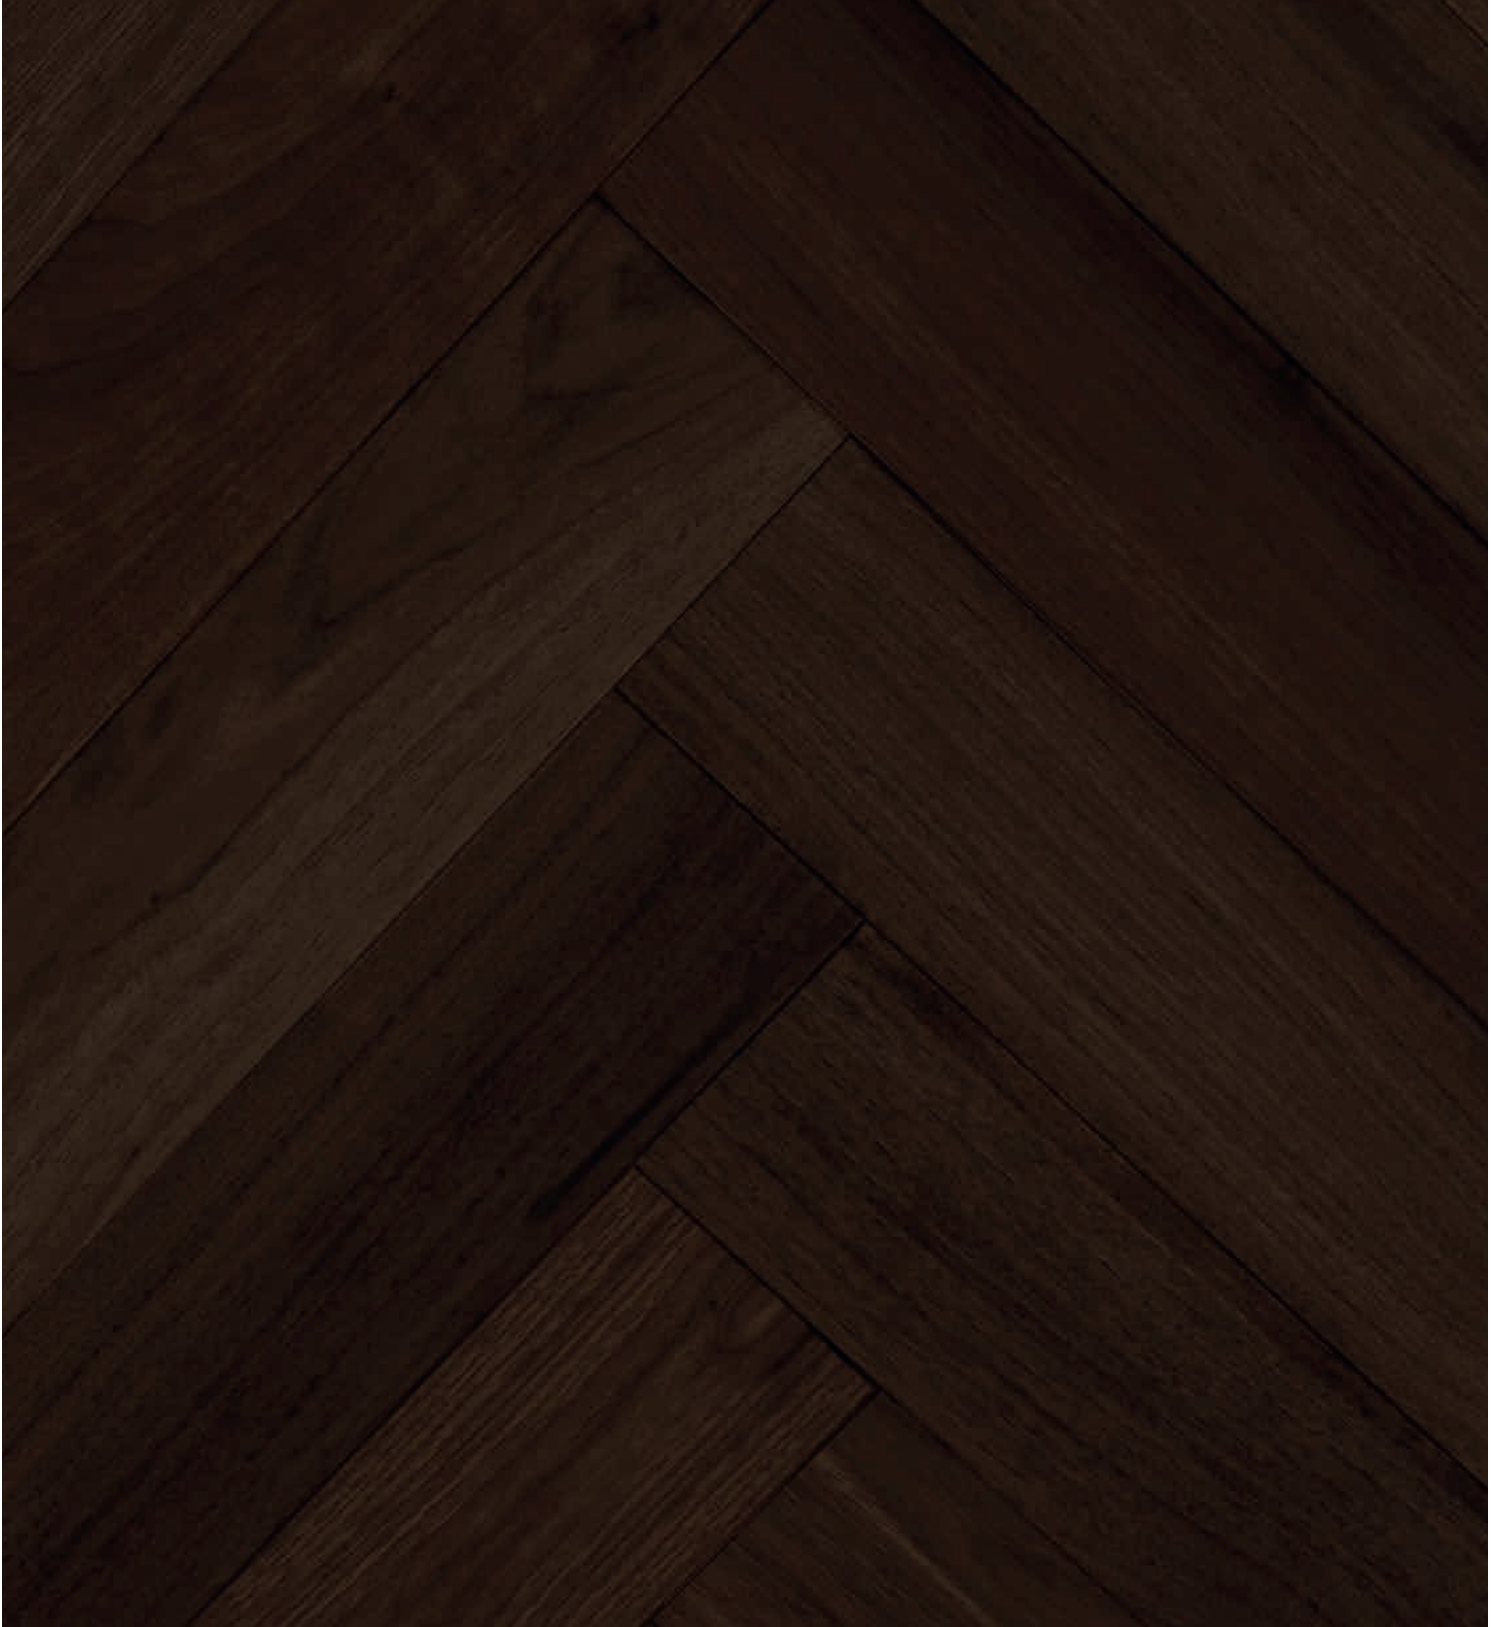

HERRINGBONE WALNUT