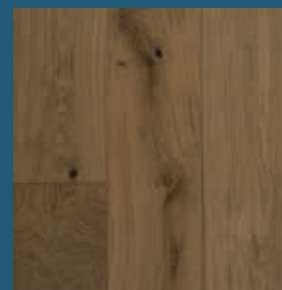

Wind

ESPECIFICACIONES

Espesor: 10 mm Capa Noble: 2 mm Caja: 8 tablones / 2.888 m²

Acabado: Barniz UV | Especie: Roble | Instalación: Pegada (al firme o cama de triplay)